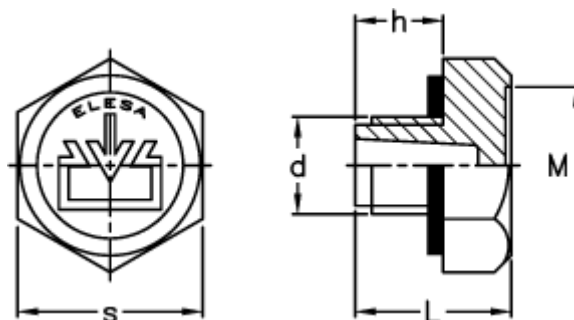

Data Sheet

Article number: 2311058569
Description: E+G Oil fill plug
TCD.35x1,5, black

Measures

d	= M26x1,5
h	= 12
L	= 20
M	= 25.0
s	= 32
Tightening torque N m = 10 til 12	